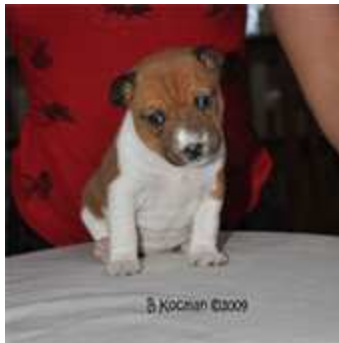

**The puppies are here!**

Faraoland HD Nightster  
Faraoland HD Ultra Limited  
Faraoland HD Wide Glide  
Faraoland HD Street Glide

---

**8 weeks!**

Faraoland HD Wide Glide "Chanel"

Faraoland HD Nightster "Zuki"

Faraoland HD Ultra Limited "Diva"

Faraoland HD Street Glide "Lily"

**7 weeks!**

**6 weeks!**

**4,5 weeks!**

**3 veckor!**

**[Click here for picture pedigree!](#)**

S N DK FIN NORD INT Ch SV-07 NV-07 SV-08  
 NORDV-08 SV-09 NV-09 SBIS  
**Faraoland Bluetooth Enigma**